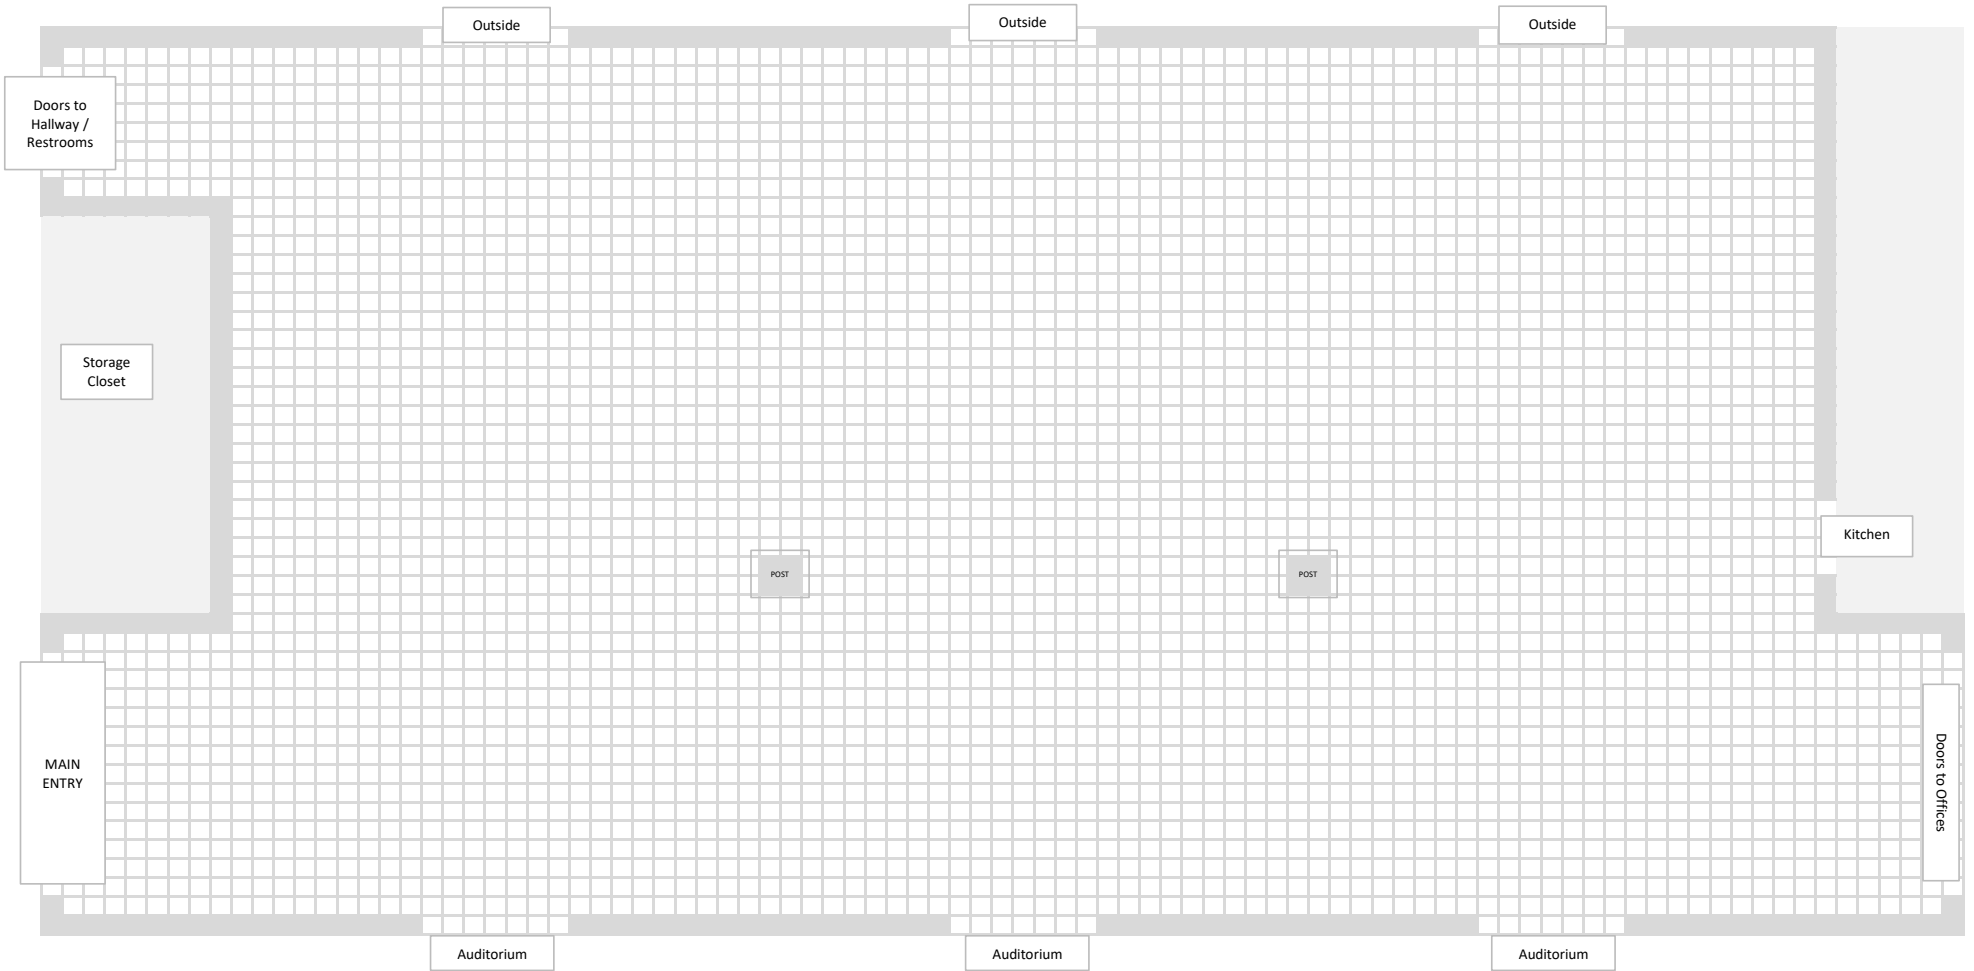

Fellowship Hall Floor Plan

Patio Measures: 110' X 20'

☐ Squares are approximately 1 square foot / Room is approximately 4,050 square feet

We have tables and chairs in stock:

NOTE: Both tables seat 8-9 people